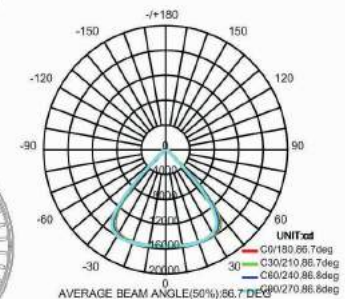

Photometry