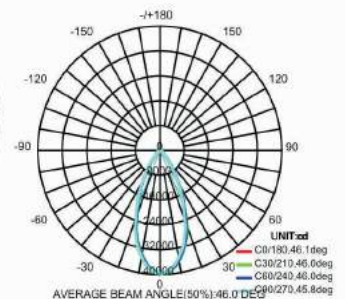

Photometry