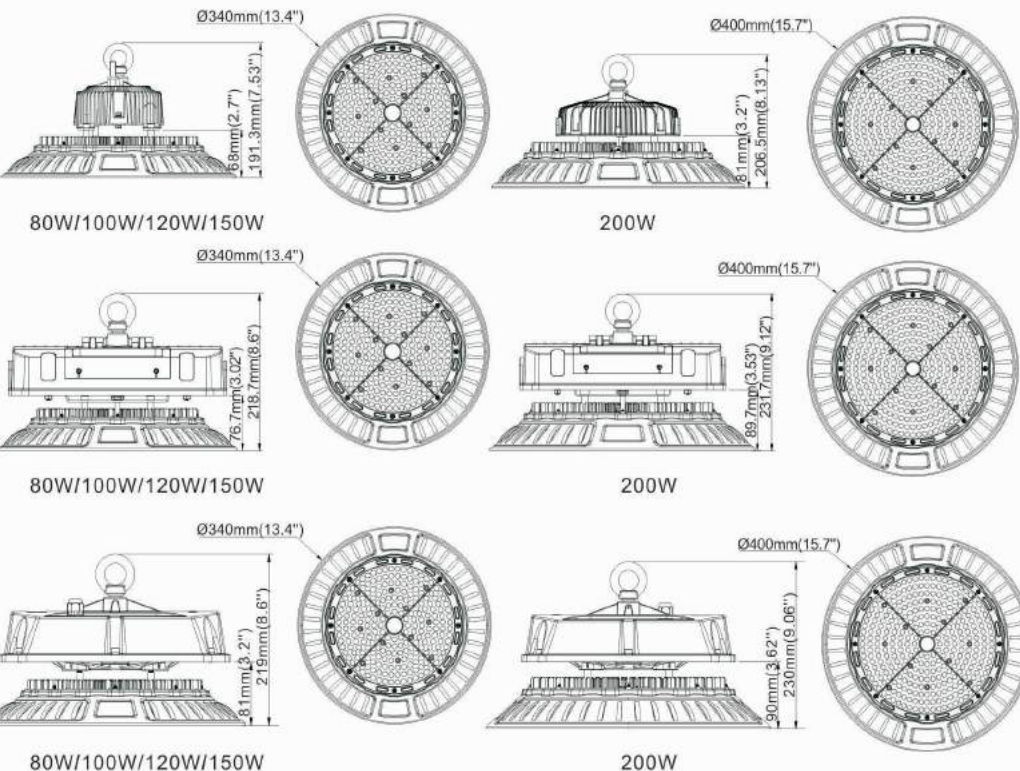

LED Highbay Light HBL-02-G5

Better solutions for a Led Highbay Light

IP65 water-proof

AC100-277V 50/60Hz

Easy Installation

140Lm/w

Options

Power	Color	Beam Angle
MEAN WELL DRIVER	3000K	60°
HBG series B: Dimmable 1-10V	4000K	90°
HBG series AB	5700K	120°
ELG series A: Standard		
ELG series B: Dimmable 0-10V		
ELG series DA: Dimmable DALI		

Specifications

Item	Power	Lumen	Leds	CRI	Weight	Beam Angle
BR-HBL80W-02-G5	80W	11200Lm	LUMILEDS 3030	> 80	3.90kg	60°/90°/120°
BR-HBL100W-02-G5	100W	14000Lm	LUMILEDS 3030	> 80	3.90kg	60°/90°/120°
BR-HBL120W-02-G5	120W	16800Lm	LUMILEDS 3030	> 80	3.90kg	60°/90°/120°
BR-HBL150W-02-G5	150W	21000Lm	LUMILEDS 3030	> 80	4.70kg	60°/90°/120°
BR-HBL200W-02-G5	200W	28000Lm	LUMILEDS 3030	> 80	5.17kg	60°/90°/120°

Dimensions(mm)

Photometry

HBL-02-G5

Model Options

Installation and use

P1 Mounting Ring (Standard)

P2 Mounting Bracket A

HBL-02-G5 LED Highbay Lights

L N GND

P5 Mounting Ring

1

Power	D1
100W	10mm
150W	10mm
200W	10mm

2

3

Brown(Black)--- L
Blue(White)--- N
G/Y(Green)-- GND

L N GND