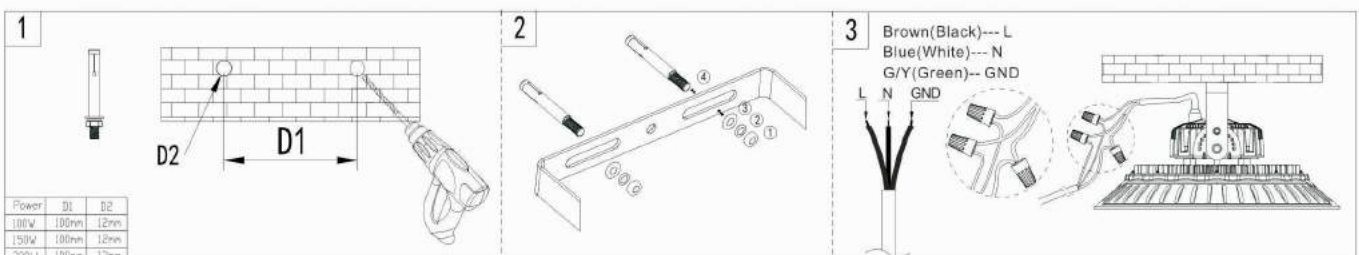

Specifications

Item	Power	Lumen	Leds	CRI	Weight	Beam Angle
BR-HBL80W-02-G5	80W	11200Lm	LUMILEDS 3030	> 80	3.90kg	60°/90°/120°
BR-HBL100W-02-G5	100W	14000Lm	LUMILEDS 3030	> 80	3.90kg	60°/90°/120°
BR-HBL120W-02-G5	120W	16800Lm	LUMILEDS 3030	> 80	3.90kg	60°/90°/120°
BR-HBL150W-02-G5	150W	21000Lm	LUMILEDS 3030	> 80	4.70kg	60°/90°/120°
BR-HBL200W-02-G5	200W	28000Lm	LUMILEDS 3030	> 80	5.17kg	60°/90°/120°

Dimensions(mm)

Photometry

HBL-02-G5

Model Options

Installation and use

P1 Mounting Ring (Standard)

P2 Mounting Bracket A

HBL-02-G5 LED Highbay Lights