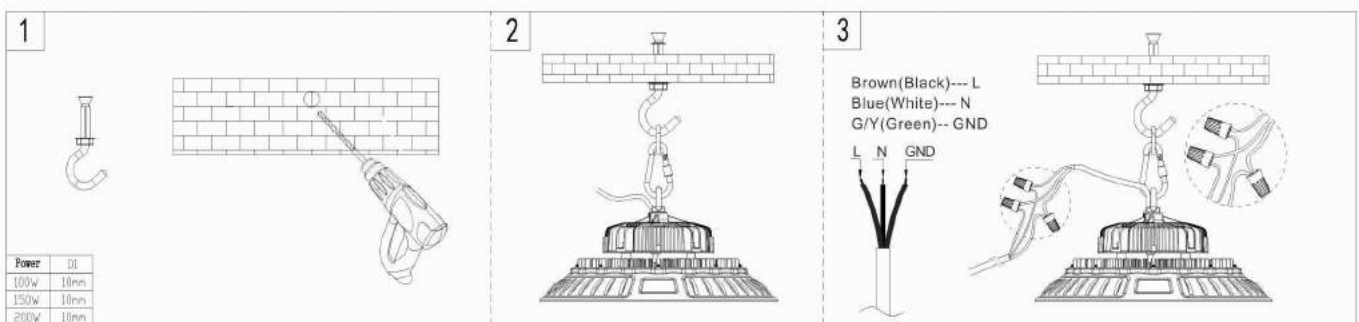

Specifications

Item	Power	Lumen	Leds	CRI	Weight	Beam Angle
BR-HBL80W-02-G5	80W	11200Lm	LUMILEDS 3030	> 80	3.90kg	60°/90°/120°
BR-HBL100W-02-G5	100W	14000Lm	LUMILEDS 3030	> 80	3.90kg	60°/90°/120°
BR-HBL120W-02-G5	120W	16800Lm	LUMILEDS 3030	> 80	3.90kg	60°/90°/120°
BR-HBL150W-02-G5	150W	21000Lm	LUMILEDS 3030	> 80	4.70kg	60°/90°/120°
BR-HBL200W-02-G5	200W	28000Lm	LUMILEDS 3030	> 80	5.17kg	60°/90°/120°

Dimensions(mm)

Photometry

HBL-02-G5

Model Options

Installation and use

P1 Mounting Ring (Standard)

P2 Mounting Bracket A

HBL-02-G5 LED Highbay Lights