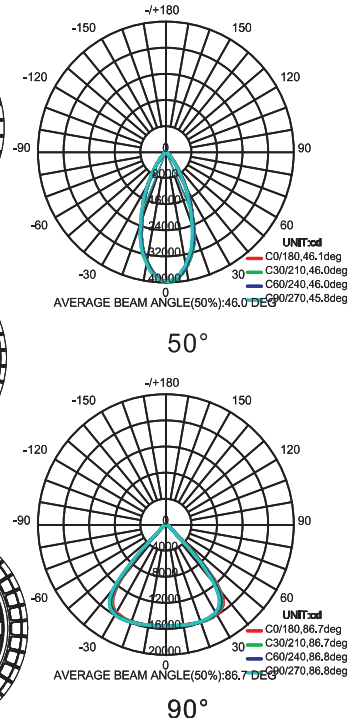

LED Highbay Light HBL-02-G4

Better solutions for a Led Highbay Light

- IP65 water-proof**
- AC 100-277V 50/60Hz**
- Easy Installation**
- 140Lm/w**

Options

Power	Color	Beam Angle
Meanwell HVG DRIVER	3000K	50°
	4000K	90°
	5700K	120°

Specifications

Item	Power	Lumen	Leds	CRI	Weight	Beam Angle
BR-HBL80W-02-G4	80W	11200Lm	LUMILEDS 3030	> 80	3.50kg	50°/90°/120°
BR-HBL100W-02-G4	100W	14000Lm	LUMILEDS 3030	> 80	3.50kg	50°/90°/120°
BR-HBL120W-02-G4	120W	16800Lm	LUMILEDS 3030	> 80	3.50kg	50°/90°/120°
BR-HBL150W-02-G4	150W	21000Lm	LUMILEDS 3030	> 80	3.50kg	50°/90°/120°
BR-HBL200W-02-G4	200W	28000Lm	LUMILEDS 3030	> 80	5.50kg	50°/90°/120°
BR-HBL240W-02-G4	240W	33600Lm	LUMILEDS 3030	> 80	5.50kg	50°/90°/120°

Dimensions(mm)

Photometry

HBL-02-G4

Model Options

P1

P3

P5

P2