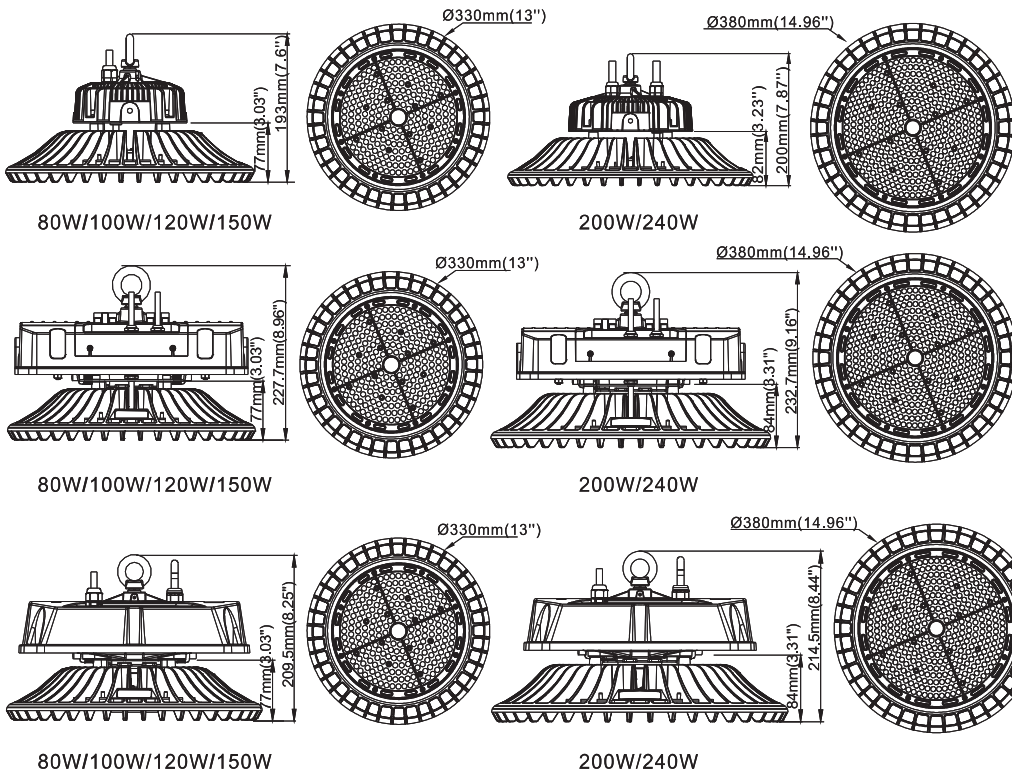

Dimensions(mm)