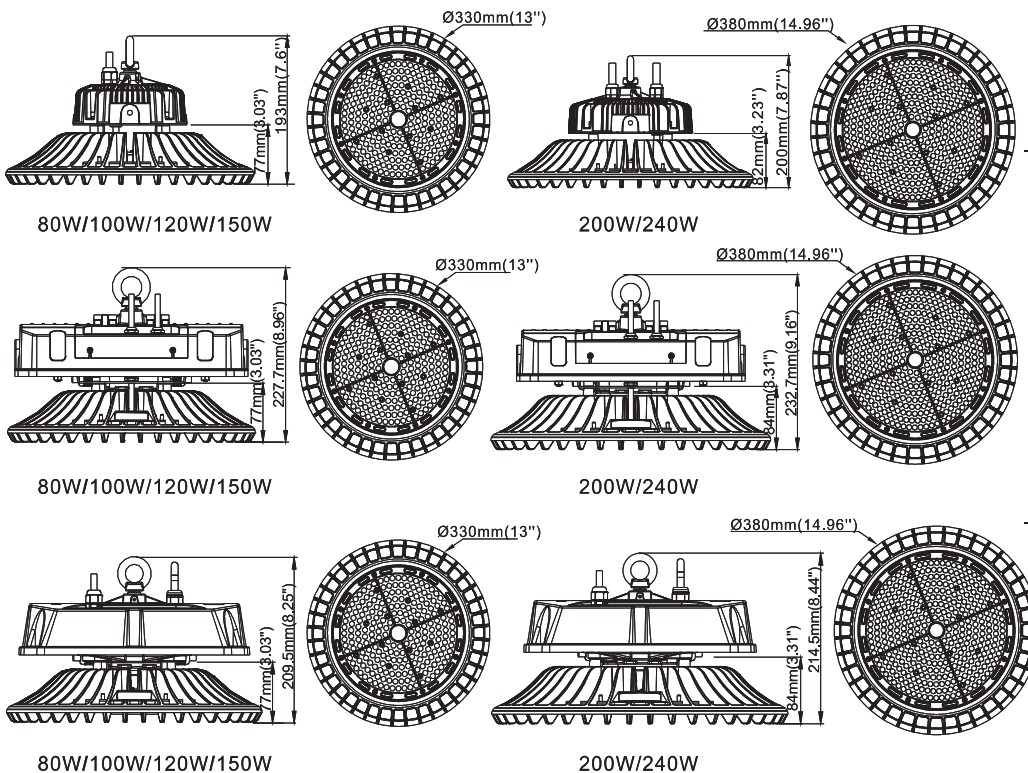

### Options

Power	Color	Beam Angle
Meanwell HVG DRIVER	3000K	50°
	4000K	90°
	5700K	120°

### Specifications

Item	Power	Lumen	Leds	CRI	Weight	Beam Angle
BR-HBL80W-02-G4	80W	11200Lm	LUMILEDS 3030	> 80	3.50kg	50°/90°/120°
BR-HBL100W-02-G4	100W	14000Lm	LUMILEDS 3030	> 80	3.50kg	50°/90°/120°
BR-HBL120W-02-G4	120W	16800Lm	LUMILEDS 3030	> 80	3.50kg	50°/90°/120°
BR-HBL150W-02-G4	150W	21000Lm	LUMILEDS 3030	> 80	3.50kg	50°/90°/120°
BR-HBL200W-02-G4	200W	28000Lm	LUMILEDS 3030	> 80	5.50kg	50°/90°/120°
BR-HBL240W-02-G4	240W	33600Lm	LUMILEDS 3030	> 80	5.50kg	50°/90°/120°

### Dimensions(mm)