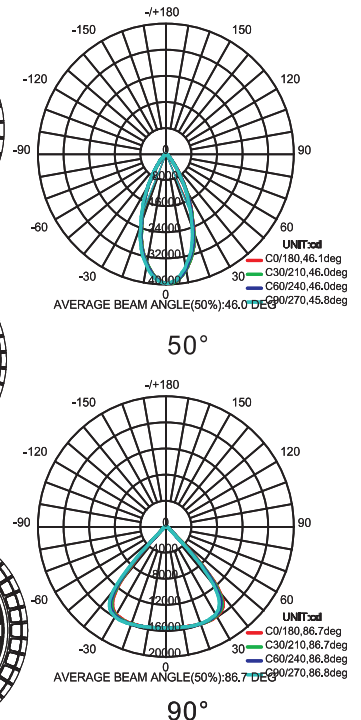

### Options

Power	Color	Beam Angle
Meanwell HVG DRIVER	3000K	50°
	4000K	90°
	5700K	120°

### Specifications

Item	Power	Lumen	Leds	CRI	Weight	Beam Angle
BR-HBL80W-02-G4	80W	11200Lm	LUMILEDS 3030	> 80	3.50kg	50°/90°/120°
BR-HBL100W-02-G4	100W	14000Lm	LUMILEDS 3030	> 80	3.50kg	50°/90°/120°
BR-HBL120W-02-G4	120W	16800Lm	LUMILEDS 3030	> 80	3.50kg	50°/90°/120°
BR-HBL150W-02-G4	150W	21000Lm	LUMILEDS 3030	> 80	3.50kg	50°/90°/120°
BR-HBL200W-02-G4	200W	28000Lm	LUMILEDS 3030	> 80	5.50kg	50°/90°/120°
BR-HBL240W-02-G4	240W	33600Lm	LUMILEDS 3030	> 80	5.50kg	50°/90°/120°

### Dimensions(mm)

### Photometry